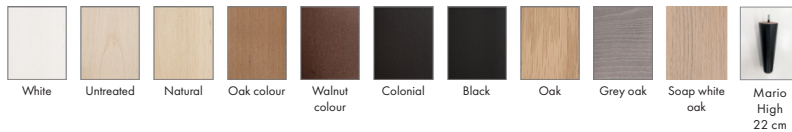

Wooden legs