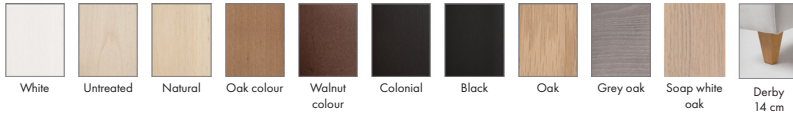

Wooden leg

Metal legs

Norfolk High.

Norfolk High short skirt

Norfolk High long skirt
 See example on image above
 Norfolk Long skirt.

140x200
 W • D • H* 181x216x110 cm.
 Height of frame: 49 cm**

140x210
 W • D • H* 181x226x110 cm.
 Height of frame: 49 cm**