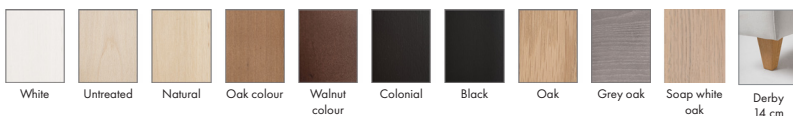

200x210
 W • D • H* 241x226x110 cm.
 Height of frame: 49 cm**

200x220
 W • D • H* 241x236x110 cm.
 Height of frame: 49 cm**

Upholstery

Loose Cover.
 Removable cover on both frame and headboard.

Wooden legs