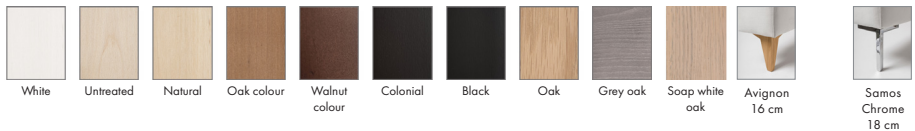

Upholstery

Legs