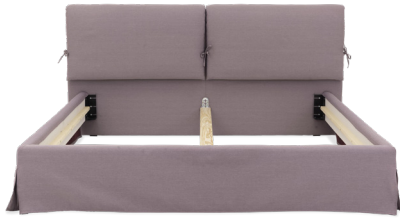

140x200
W • D • H* 168x214x109 cm
0.32 m³ Weight: 56 kg Legs: 4
Height of frame: 30 cm**

Upholstery

Legs

Metal leg

Noche.

Bed 180x200 with headboard
 W • D • H* 216x210x101 cm
 0.58 m³ Weight: 60 kg Legs: 2
 Height of frame: 37 cm**