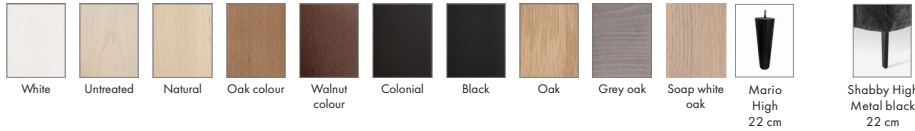

Upholstery

Legs

Metal leg

Neo.