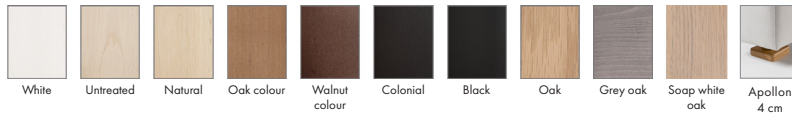

Wooden legs