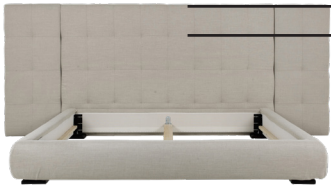

Tiramisu 160x200 in Casual silver.

Tiramisu

Height of frame: 31 cm.
(24 cm + 7 cm leg.)
Fabric: Casual silver.

Vesta bed

This inviting reassuringly supple bed frame is fully upholstered and makes a significant visual impact wherever you place it. The beautiful special seam accentuates the outline of the bed and adds plenty of character and elegance and the feather-filled headboard adds a whole new level of luxury and refinement to the bed frame. By choosing from our extensive upholstery range, you can dial its presence up or down to suit your requirements and placements. Loose cover on the headboard and bed frame.

Vesta Special in fabric cover.

Vesta

Height of frame: 34/37/39 cm.*
(24 cm + 10/13/15 cm leg.)
Leather: Jesolo cognac.

Index

Blanc.

Headboard XH
Std Headboard

Bedframe 180x200
W • D • H* 206x219x28 cm
0.30 m³ Weight: 49 kg Legs: 4
Height of frame: 28 cm**

Bedframe 160x200
W • D • H* 186x219x28 cm
0.29 m³ Weight: 47 kg Legs: 4
Height of frame: 28 cm**

Bedframe 140x200
W • D • H* 166x219x28 cm
0.28 m³ Weight: 45 kg Legs: 4
Height of frame: 28 cm**

Headboard 180
W • D • H* 210x10x98 cm
0.25 m³ Weight: 26 kg