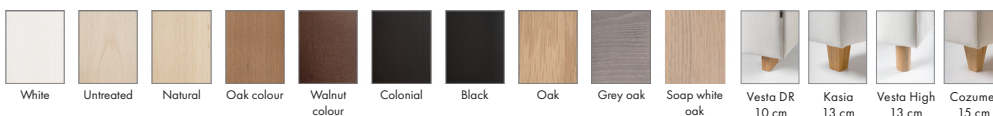

Wooden legs