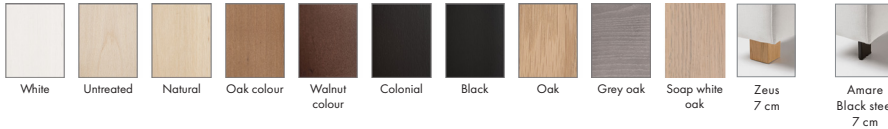

Wooden legs

Metal leg

Limassol.