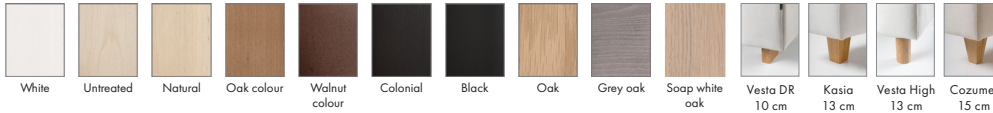

Upholstery

Loose Cover.
 Removable cover on both frame and headboard.

Comfort

Headboard.
 The headboard on Vesta is filled with feathers.

Wooden legs

Metal Legs

Vesta High.

140x200
 W • D • H* 166x226x104* cm.
 0.61 m³ Weight: 64 kg
 Height of frame: 45/48/50 cm**