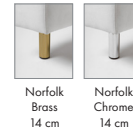

Wooden leg

Metal legs

Norfolk High.

Norfolk High short skirt

Norfolk High long skirt
 See example on image above
 Norfolk Long skirt.

140x200
 W • D • H* 181x216x110 cm.
 Height of frame: 49 cm**

140x210
 W • D • H* 181x226x110 cm.
 Height of frame: 49 cm**