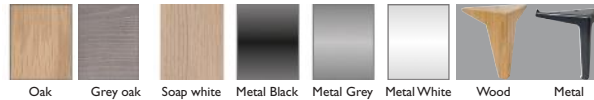

Fixed cover

Sewing option

Leg options

Chrome

White

Untreated

Natural

Oak imi. Dab

Walnut

Colonial

Black

Oak

Grey oak

Soap white oak

Metal Black

Metal Grey