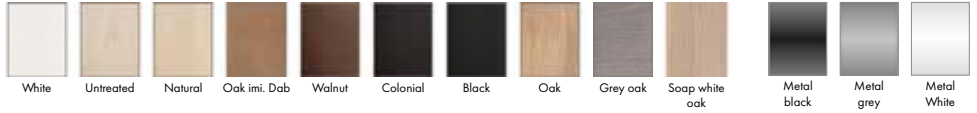

Comfort

Upholstery

Wooden legs