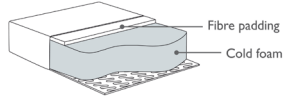

Emma

Sizes*

Armchair

Width • Depth • Height
75x90x87
0.50 m³

FOAM MEDIUM (COMFORT EU+)

Seat

Cold foam covered with fibre padding.