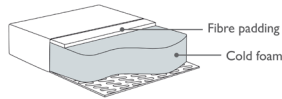

Rocco

Product information

 furninova

Rocco

Sizes*

3-Seater		Width • Depth • Height 226x90x78 M³ 1.31
2,5-Seater		Width • Depth • Height 196x90x78 M³ 1.14
3+Divan L/R		Width • Depth • Height 297x240x78 M³ 2.62
2,5+Divan L/R		Width • Depth • Height 267x240x78 M³ 2.46
3+Chl L/R		Width • Depth • Height 310x150x78 M³ 2.21
2,5+Chl L/R		Width • Depth • Height 280x150x78 M³ 2.05
Footstool		Width • Depth • Height 80x60x45 M³ 0.16

FOAM FIRM (COMFORT C1)

Seat

The inner core is cold foam covered with fibre padding.

Back

The inner core is cold foam covered with fibre padding.

FEATHER SOFT (COMFORT C2)

Seat

Cold foam with a feather top.