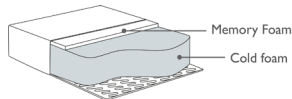

Rocco

Product information

 furninova

Rocco

Sizes*

3-Seater		Width • Depth • Height 226x90x78 M³ 1.31
2,5-Seater		Width • Depth • Height 196x90x78 M³ 1.14
3+Divan L/R		Width • Depth • Height 297x240x78 M³ 2.62
2,5+Divan L/R		Width • Depth • Height 267x240x78 M³ 2.46
3+Chl L/R		Width • Depth • Height 310x150x78 M³ 2.21
2,5+Chl L/R		Width • Depth • Height 280x150x78 M³ 2.05
Footstool		Width • Depth • Height 80x60x45 M³ 0.16

FOAM FIRM (COMFORT C1)

Seat

The inner core is cold foam covered with fibre padding.

Back

The inner core is cold foam covered with fibre padding.

FEATHER SOFT (COMFORT C2)

Seat

Cold foam with a feather top.

Back

Feather and ball fibre mix.

COMFORT MEMORY

Seat cushion

Core of cold foam with memory foam on top, covered with fibre padding.

Back cushion

Feather and ball fibre mix.

INFO