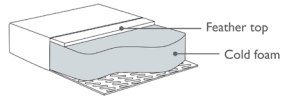

Rocco

Product information

 furninova

Rocco

Sizes*

3-Seater		Width • Depth • Height 226x90x78 M³ 1.31
2,5-Seater		Width • Depth • Height 196x90x78 M³ 1.14
3+Divan L/R		Width • Depth • Height 297x240x78 M³ 2.62
2,5+Divan L/R		Width • Depth • Height 267x240x78 M³ 2.46
3+Chl L/R		Width • Depth • Height 310x150x78 M³ 2.21
2,5+Chl L/R		Width • Depth • Height 280x150x78 M³ 2.05
Footstool		Width • Depth • Height 80x60x45 M³ 0.16

FOAM FIRM (COMFORT C1)

Seat

The inner core is cold foam covered with fibre padding.

Back

The inner core is cold foam covered with fibre padding.

FEATHER SOFT (COMFORT C2)

Seat

Cold foam with a feather top.

Back

Feather and ball fibre mix.

COMFORT MEMORY

Seat cushion

Core of cold foam with memory foam on top, covered with fibre padding.

Back cushion

Feather and ball fibre mix.

INFO