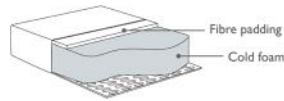

## Sizes\*

3-Seater

Width • Depth • Height  
**212x90x80 M<sup>3</sup> 1.10**

2,5-Seater

Width • Depth • Height  
**182x90x80 M<sup>3</sup> 0.95**

3+C+EP L/R

Width • Depth • Height  
**284x213x80 M<sup>3</sup> 2.16**

Footstool

Width • Depth • Height  
**75x50x44 M<sup>3</sup> 0.12**

**FOAM SOFT (COMFORT EU)**

**Seat**

Cold foam covered with fibre padding.

**Back**

Siliconized ball fibre.

**FEATHER SOFT (COMFORT C2)**

**Seat**

Cold foam with a feather top.

**Back**

Feather and ball fibre mix.