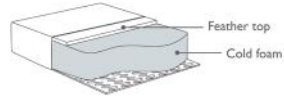

## Sizes\*

3-Seater

Width • Depth • Height  
**212x90x80 M<sup>3</sup> 1.10**

2,5-Seater

Width • Depth • Height  
**182x90x80 M<sup>3</sup> 0.95**

3+C+EP L/R

Width • Depth • Height  
**284x213x80 M<sup>3</sup> 2.16**

Footstool

Width • Depth • Height  
**75x50x44 M<sup>3</sup> 0.12**

**FOAM SOFT (COMFORT EU)**

**Seat**

Cold foam covered with fibre padding.

**Back**

Siliconized ball fibre.

**FEATHER SOFT (COMFORT C2)**

**Seat**

Cold foam with a feather top.

**Back**

Feather and ball fibre mix.