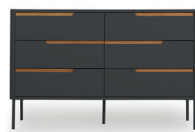

● 080 FOREST GREEN MATTE

MATERIAL

Lacquered mdf and chipboard. Solid oiled oak details. Metal leg in the same colour as the furniture.

SWITCH

DESIGN BY:
Says Who

7724 Sideboard 4D

W:173 x D:45 x H:76 cm

Soft white - 005

7702 Bench 2D

W:94 x D:35,5 x H:53,5 cm

Soft white - 005

Anthracite matte - 034

7706 Dresser 6Dr

W:130 x D:45 x H:83 cm

Soft white - 005

Anthracite matte - 034

7703 Shoe cabinet 3FI

W:62 x D:30 x H:131 cm

Soft white - 005

Anthracite matte - 034

7704 Dresser 4Dr

W:80 x D:45 x H:102 cm

Soft white - 005

Anthracite matte - 034