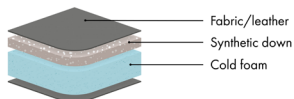

Agir

Product information

Visit furninova.com for additional products, catalogues and information.

furninova[®]

Agir

Drawings	Configuration	Drawings	Configuration
	4-Seater XL (2 pkg) W • D • H* 296x105x82 cm Seat Height • Seat Depth : 43 x 72/62 cm 1.92 m ³ Weight: 104 kg		3+Divan L/R W • D • H* 274x243x82 cm Seat Height • Seat Depth : 43 x 62 cm 2.44 m ³ Weight: 124 kg
	3-Seater W • D • H* 203x95x82 cm Seat Height • Seat Depth : 43 x 62 cm 1.18 m ³ Weight: 63 kg		Footstool W • D • H* 100x70x43 cm Seat Height • Seat Depth : 43 x cm 0.32 m ³ Weight: 15 kg
	2-Seater W • D • H* 168x95x82 cm Seat Height • Seat Depth : 43 x 62 cm 0.98 m ³ Weight: 55 kg		Footstool XL W • D • H* 132x85x43 cm Seat Height • Seat Depth : 43 x cm 0.50 m ³ Weight: 23 kg
	3+Chl L/R W • D • H* 285x155x82 cm Seat Height • Seat Depth : 43 x 62/122 cm 2.06 m ³ Weight: 110 kg		

*Note that the dimensions may differ +/-3% depending on upholstery and combination.

Comfort

Synthetic down (Comfort C4)

Seat
Cold foam with a top of synthetic down.

Back
Mix of synthetic down and ball fibre.