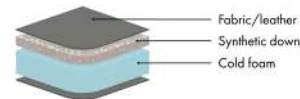

*Note that the dimensions may differ +/-3% depending on upholstery and combination.

Catena Day

Comfort

Feather soft (Comfort C2)

Seat
Cold foam with a feather top.

Back
Feather and ball fibre mix.

Synthetic down (Comfort C4)

Seat
Cold foam with a top of synthetic down.

Back
Mix of synthetic down and ball fibre.

Comfort Memory (Comfort CM)

Seat
Cold foam with memory foam on top, covered with fibre padding.

Back
Feather and ball fibre mix.