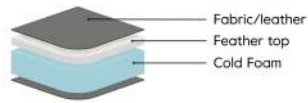

*Note that the dimensions may differ +/-3% depending on upholstery and combination.

Catena Day

Comfort

Feather soft (Comfort C2)

Seat
Cold foam with a feather top.

Back
Feather and ball fibre mix.

Synthetic down (Comfort C4)

Seat
Cold foam with a top of synthetic down.

Back
Mix of synthetic down and ball fibre.

Comfort Memory (Comfort CM)

Seat
Cold foam with memory foam on top, covered with fibre padding.

Back
Feather and ball fibre mix.