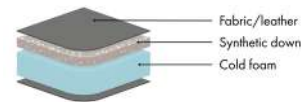

### Feather soft (Comfort C2)

Seat  
Cold foam with a feather top.

Back  
Feather and ball fibre mix.

**C4**  
Synthetic Down

### Synthetic down (Comfort C4)

Seat  
Cold foam with a top of synthetic down.

Back  
Mix of synthetic down and ball fibre.

**CM**  
Memory Foam