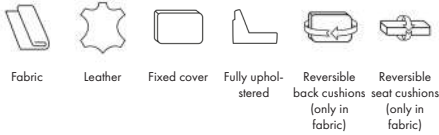

Upholstery